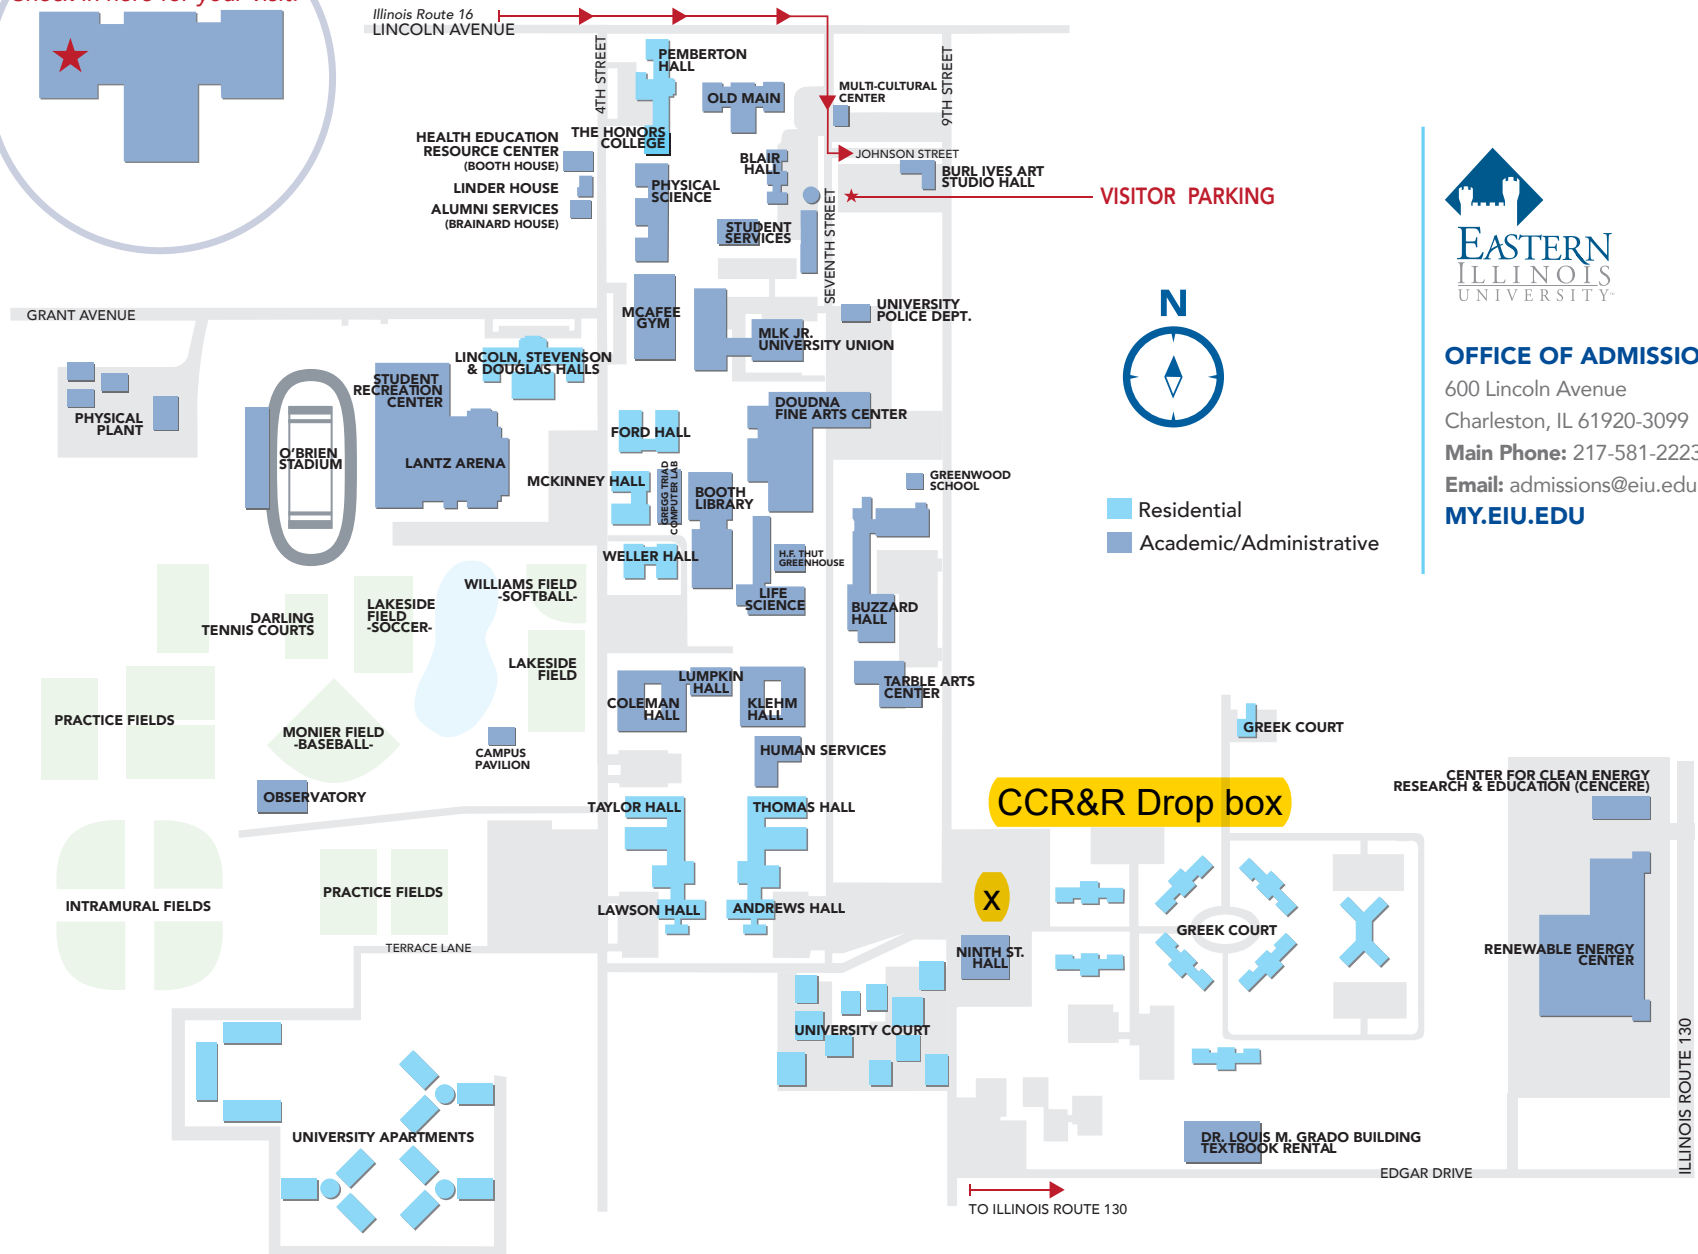

CAMPUS MAP

This campus map should help you find your way around. If you need additional guidance, chances are you'll run into a friendly face who will be more than happy to help you get where you're going. If you have questions, just ask!

OFFICE OF ADMISSIONS

600 Lincoln Avenue
Charleston, IL 61920-3099
Main Phone: 217-581-2223
Email: admissions@eiu.edu
MY.EIU.EDU