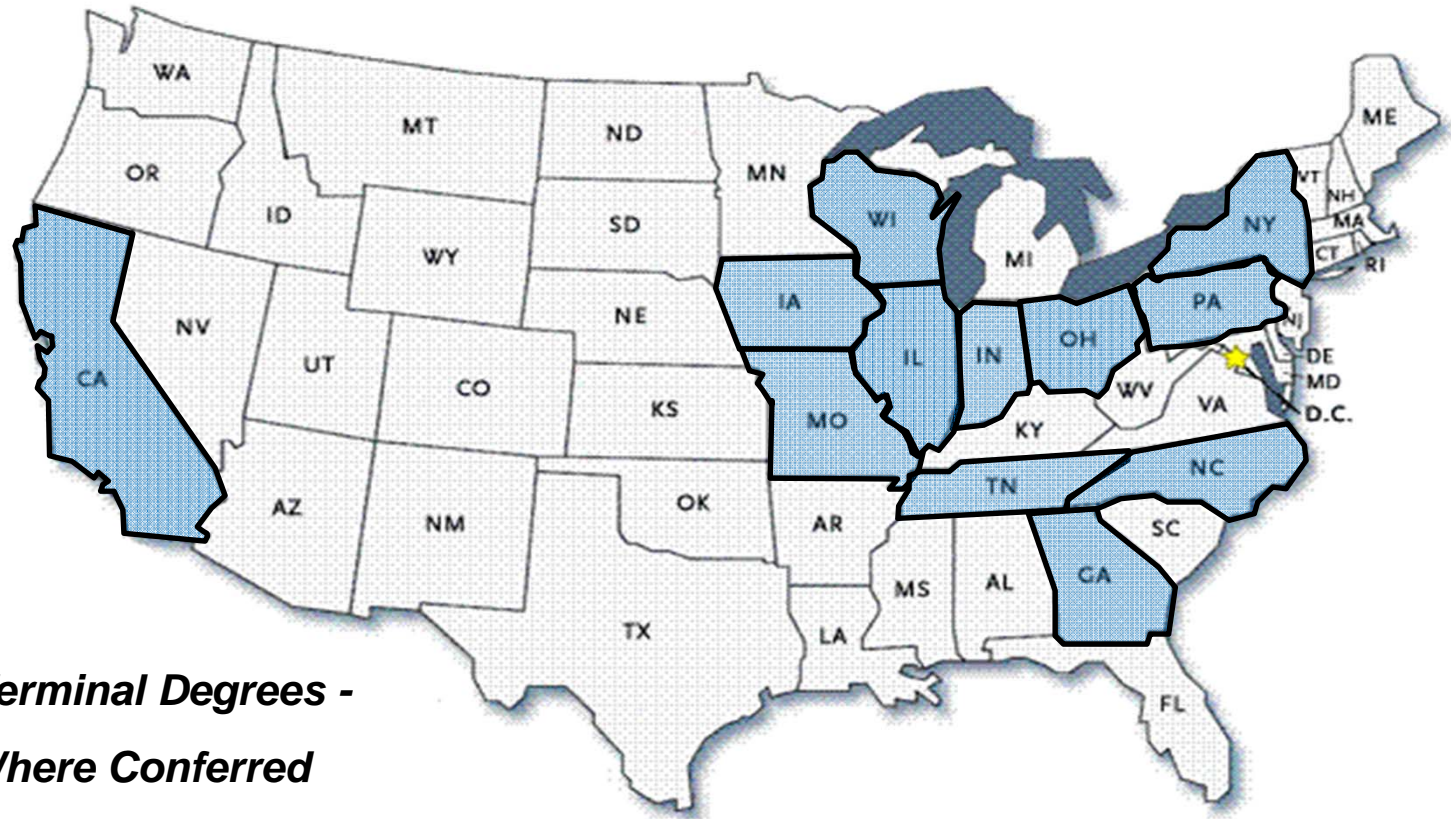

# Newly Employed Tenure-Track Faculty Members for Fall 2011

(N=19)

British Columbia

## Doctoral/Terminal Degrees - States Where Conferred

**California – 1**

University of California-Riverside - 1

**Georgia – 1**

University of Georgia - 1

**Illinois – 1**

Northwestern Illinois University - 1

**Indiana – 3**

Indiana State University - 1

Purdue University - 2

**Iowa – 2**

Iowa State University - 1

University of Iowa - 1

**Missouri - 1**

University of Missouri – Columbia - 1

**Pennsylvania – 1**

Drexel University - 1

**Tennessee – 1**

Tennessee State University - 1

**Wisconsin – 2**

University of Wisconsin-Madison - 2

**International**

**British Columbia – 1**